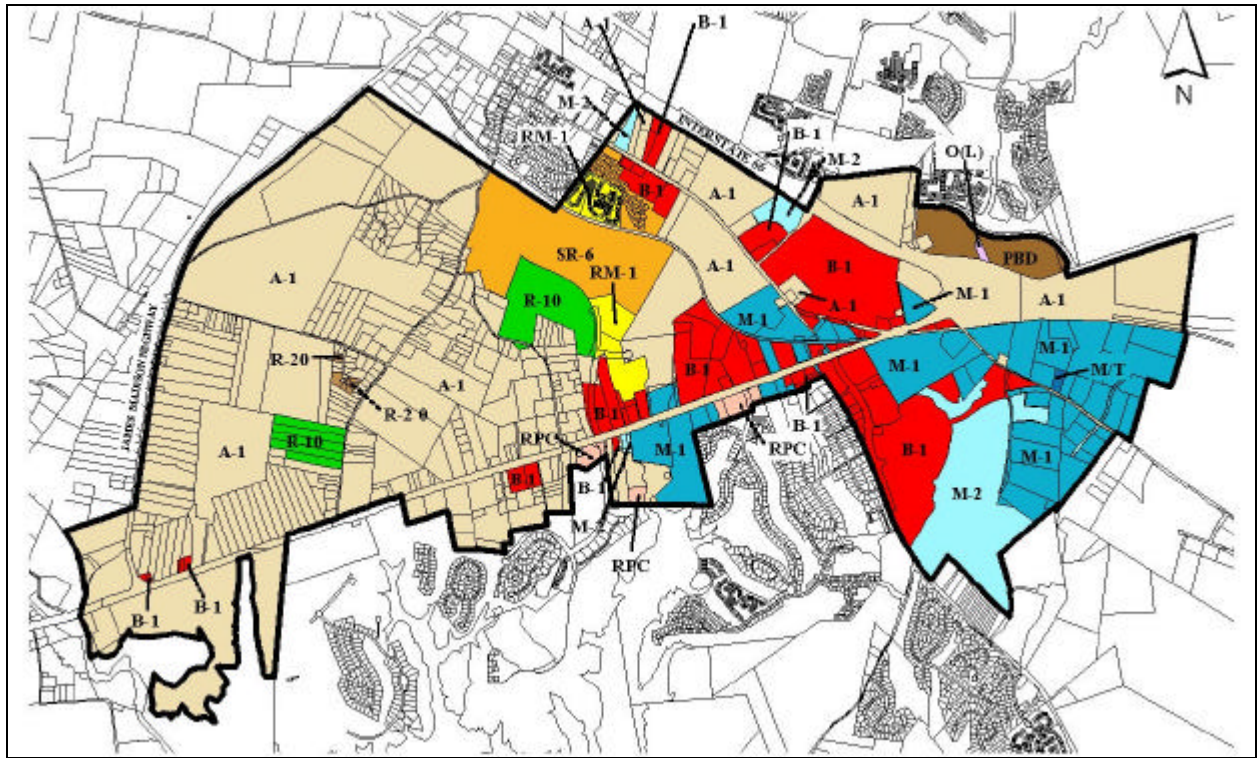

EXISTING ZONING MAP

LEGEND:

A-1	Agricultural	B-1	General Business
R-10	Suburban Residential	O(L)	Low-Rise Office
R-20	Suburban Residential	M-1	Heavy Industrial
SR-6	Suburban Residential	M-2	Light Industrial
RM-1	Multifamily	M/T	Industrial/Transportation
RPC	Residential Planned Community	PBD	Planned Business District